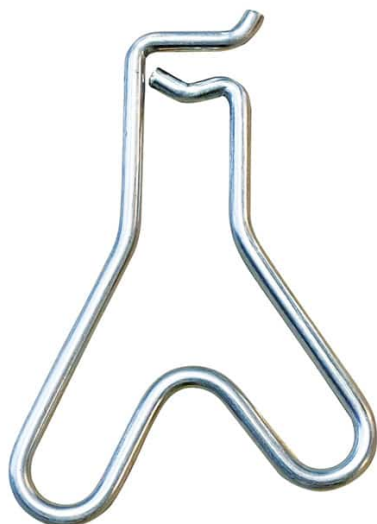

Express.fr product sheet

Downloaded on: 22/05/2026

Metal stand for Express roofing iron Ref. 16248

Reference: 16248

Price: 24,05 € Excl. Tax 28,86 € Incl. Tax

Description

Yes, anything can happen on a building site!

It's with you in mind that we're offering for sale online this new Express reference of our metal support leg for Express roofing irons Cat. No. 16248, which, when sold in pairs, becomes Ref. 16248.

Although it's exceptionally strong, working conditions on a roofing site sometimes make it difficult to keep your roofing iron and this 'grasshopper' support in good condition.